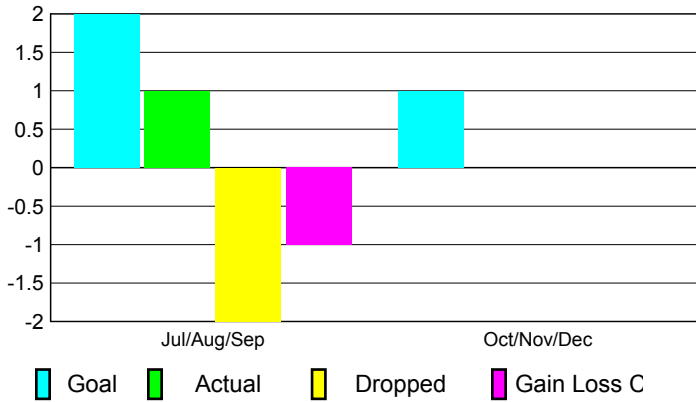

## CLUBS

**Club Results**  
2010-2011

**Clubs**  
2009-2010

Month	New Club Goal	Actual New Clubs	Actual Dropped Clubs	Gain/Loss of Clubs	Gain/Loss of Clubs
Jul/Aug/Sep	2	1	-2	-1	2
Oct/Nov/Dec	1	0	0	0	1
<b>Totals</b>	<b>3</b>	<b>1</b>	<b>-2</b>	<b>-1</b>	<b>3</b>

### Club Results 2010-2011

Goal, New, Dropped, Gain/Loss

### Comparison of Club Gain/Loss

Current Year Compared to the Previous Year