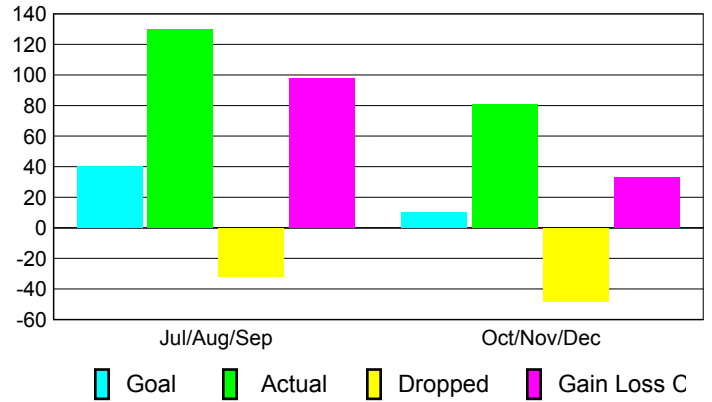

### YTD Status Quo Clubs 2010-2011

Status Quo Clubs Compared to Status Quo Members

## MEMBERSHIP

**Membership Results**  
2010-2011

**Membership**  
2009-2010

Month	Net Memb Goal	Actual New Memb	Actual Dropped Memb	Gain/Loss of Memb	Gain/Loss of Memb
Jul/Aug/Sep	40	130	-32	98	77
Oct/Nov/Dec	10	81	-48	33	56
<b>Totals</b>	<b>50</b>	<b>211</b>	<b>-80</b>	<b>131</b>	<b>133</b>

### Membership Results 2010-2011

Goal, New, Dropped, Gain/Loss

### Comparison of Membership Gain/Loss

Current Year Compared to the Previous Year